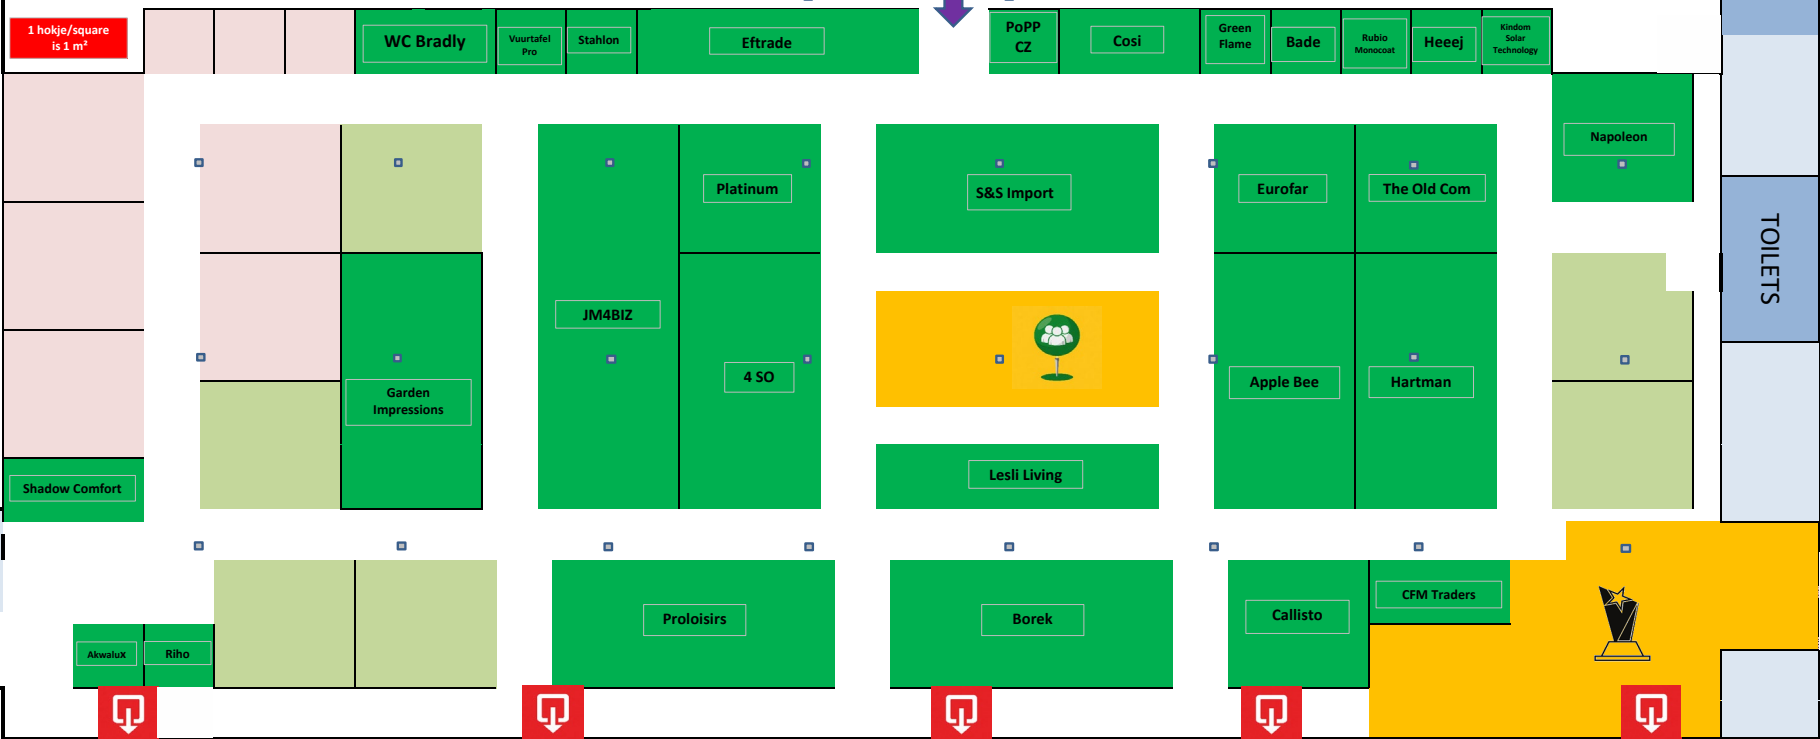

Status
18-02-2026

1 hokje/square
is 1 m²

Centraal plein
Central square
Catering

Award area

Check-in

Laden/lossen
Loading / unloading

Nooduitgang
Emergency exit

Ingang
Entrance

reception

TOILETS

reception